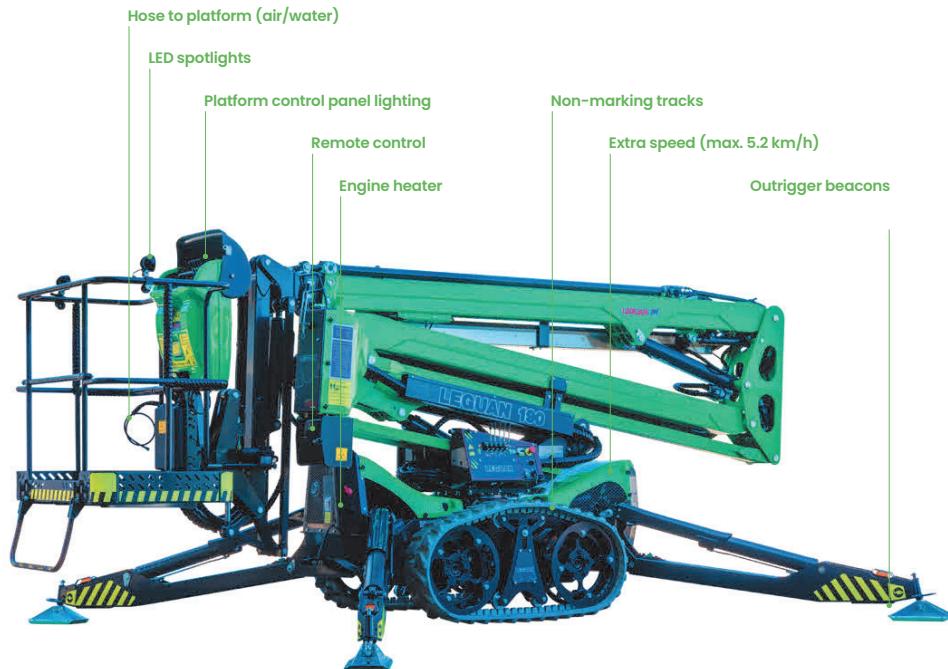

Optional features.

LEGUAN spider lifts are always well-equipped and come with many advanced features as standard to ensure the highest efficiency. However, you can equip your own Leguan with many additional features to match the requirements of your line of work or job sites.

Some of the most popular optional features are the outrigger beacons that improve work safety. For the colder climates we recommend engine heater for the diesel engine. Inquire more about the standard and optional features from your local Leguan dealer.

Leguan special trailers.

LEGUAN special trailer is a lightweight trailer for transporting Leguans without the need for heavy-duty hauling equipment. Fastening is quick with chains and straps included and driving off the trailer is easy with the tailor-made ramps. Some of the spider lifts can be used also directly from the trailer without unloading. The Leguan special trailers are CE certified.

Trailer model.	2021	3017	3023
Leguan model.	135 Neo	165 / 190	225
A. length	4440 mm	5300 mm	5280 mm
B. width	1580 mm	2030 mm	2040 mm
C. loading length	2900 mm	3400 mm	3400 mm
D. loading width	920 mm	1390 mm	1390 mm
E. gap between ramps	380 mm	560 mm	760 mm
Own weight	495 kg	680 kg	600 kg
Total weight	2520 kg	3500 kg	3500 kg
Min. towing capacity	2100 kg	3500 kg	3500 kg