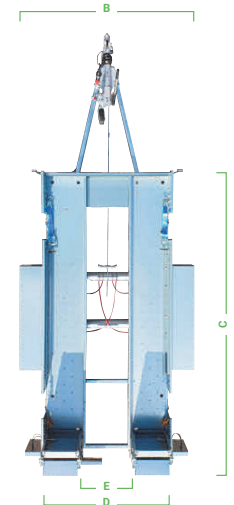

Optional features.

LEGUAN spider lifts are always well-equipped and come with many advanced features as standard to ensure the highest efficiency. However, you can equip your own Leguan with many additional features to match the requirements of your line of work or job sites.

Leguan special trailers.

LEGUAN special trailer is a lightweight trailer for transporting Leguans without the need for heavy-duty hauling equipment. Fastening is quick with chains and straps included and driving off the trailer is easy with the tailor-made ramps. Some of the spider lifts can be used also directly from the trailer without unloading. The Leguan special trailers are CE certified.

Trailer model.	2021	3017	3023
Leguan model.	135 Neo	165 / 190	225
A. length	4440 mm	5300 mm	5280 mm
B. width	1580 mm	2030 mm	2040 mm
C. loading length	2900 mm	3400 mm	3400 mm
D. loading width	920 mm	1390 mm	1390 mm
E. gap between ramps	380 mm	560 mm	760 mm
Own weight	495 kg	680 kg	600 kg
Total weight	2520 kg	3500 kg	3500 kg
Min. towing capacity	2100 kg	3500 kg	3500 kg