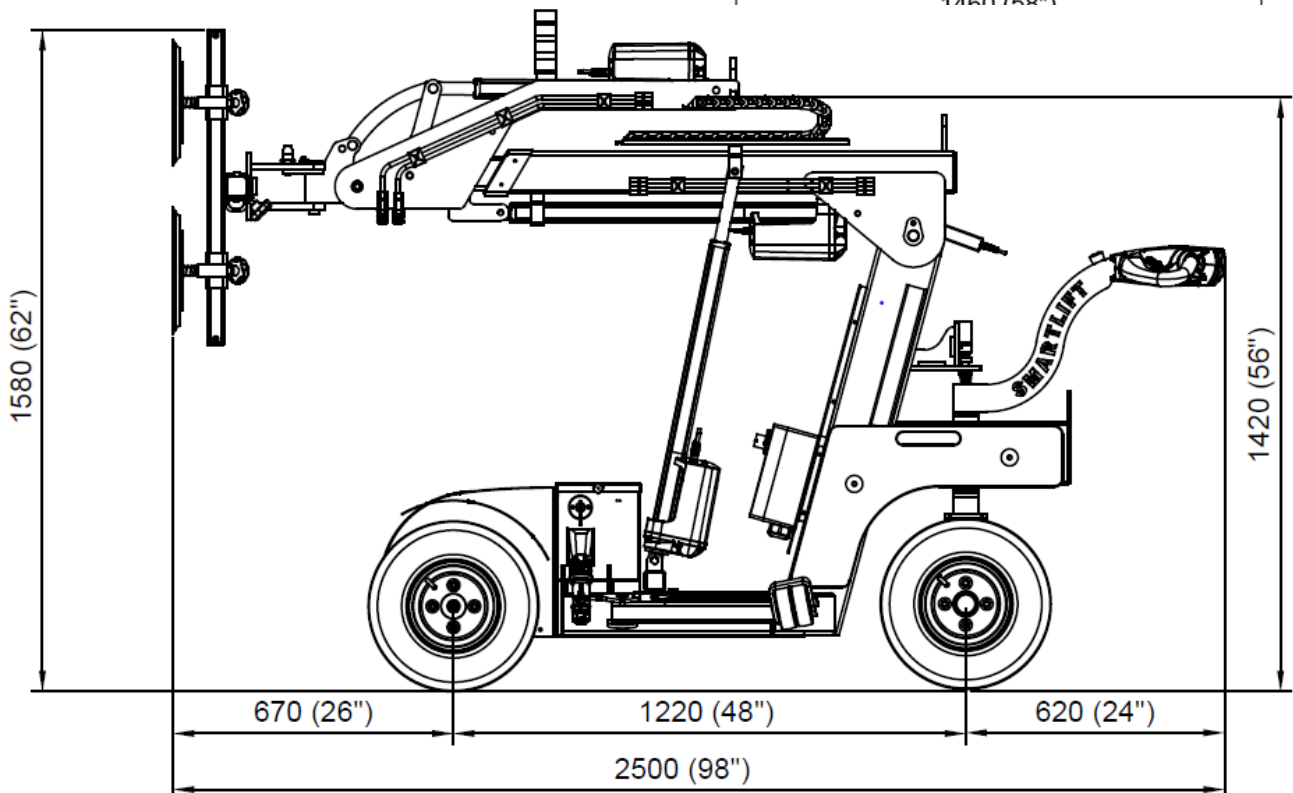

SL409 OUTDOOR

TECHNICAL SPECIFICATIONS

Model	SL409 Outdoor
Lifting cap. arm in/out	430/200 kg - 950/440 lbs
Lifting height	3100 mm/122 in
Extension of arm	600mm/ 24 in
Tip from horizontal	45° back / 90° fwd
Side shift	100 mm / 4 in
Charging voltage	230 V / 110 V
Charging time	Approx. 10 hrs
Running period	Up to 10 hrs
Front-wheel drive	1500 W AC
Suction pads	4 x Ø300 mm / 4 x Ø12 in
Width	820 mm / 32 in
Curb weight	700 kg / 1540 lbs

SL 409