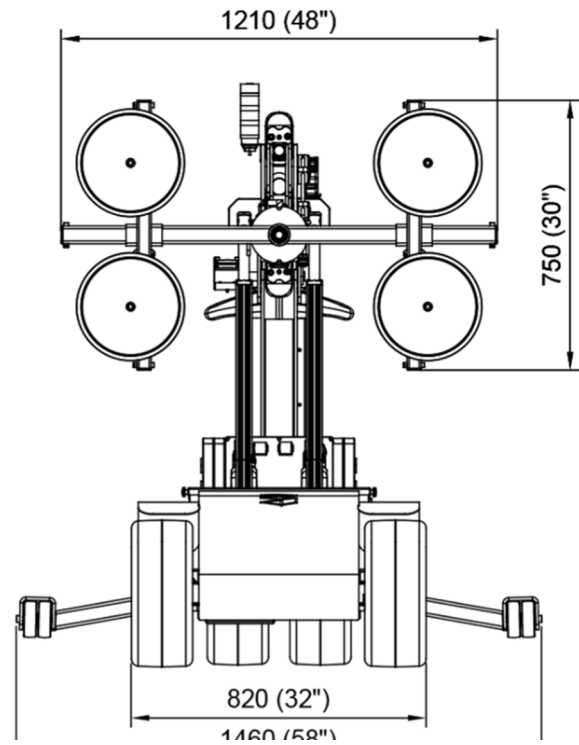

SL409 OUTDOOR

TECHNICAL SPECIFICATIONS

Model	SL409 Outdoor
Lifting cap. arm in/out	430/200 kg - 950/440 lbs
Lifting height	3100 mm/122 in
Extension of arm	600mm/ 24 in
Tip from horizontal	45° back / 90° fwd
Side shift	100 mm / 4 in
Charging voltage	230 V / 110 V
Charging time	Approx. 10 hrs
Running period	Up to 10 hrs
Front-wheel drive	1500 W AC
Suction pads	4 x Ø300 mm / 4 x Ø12 in
Width	820 mm / 32 in
Curb weight	700 kg / 1540 lbs

SL 409